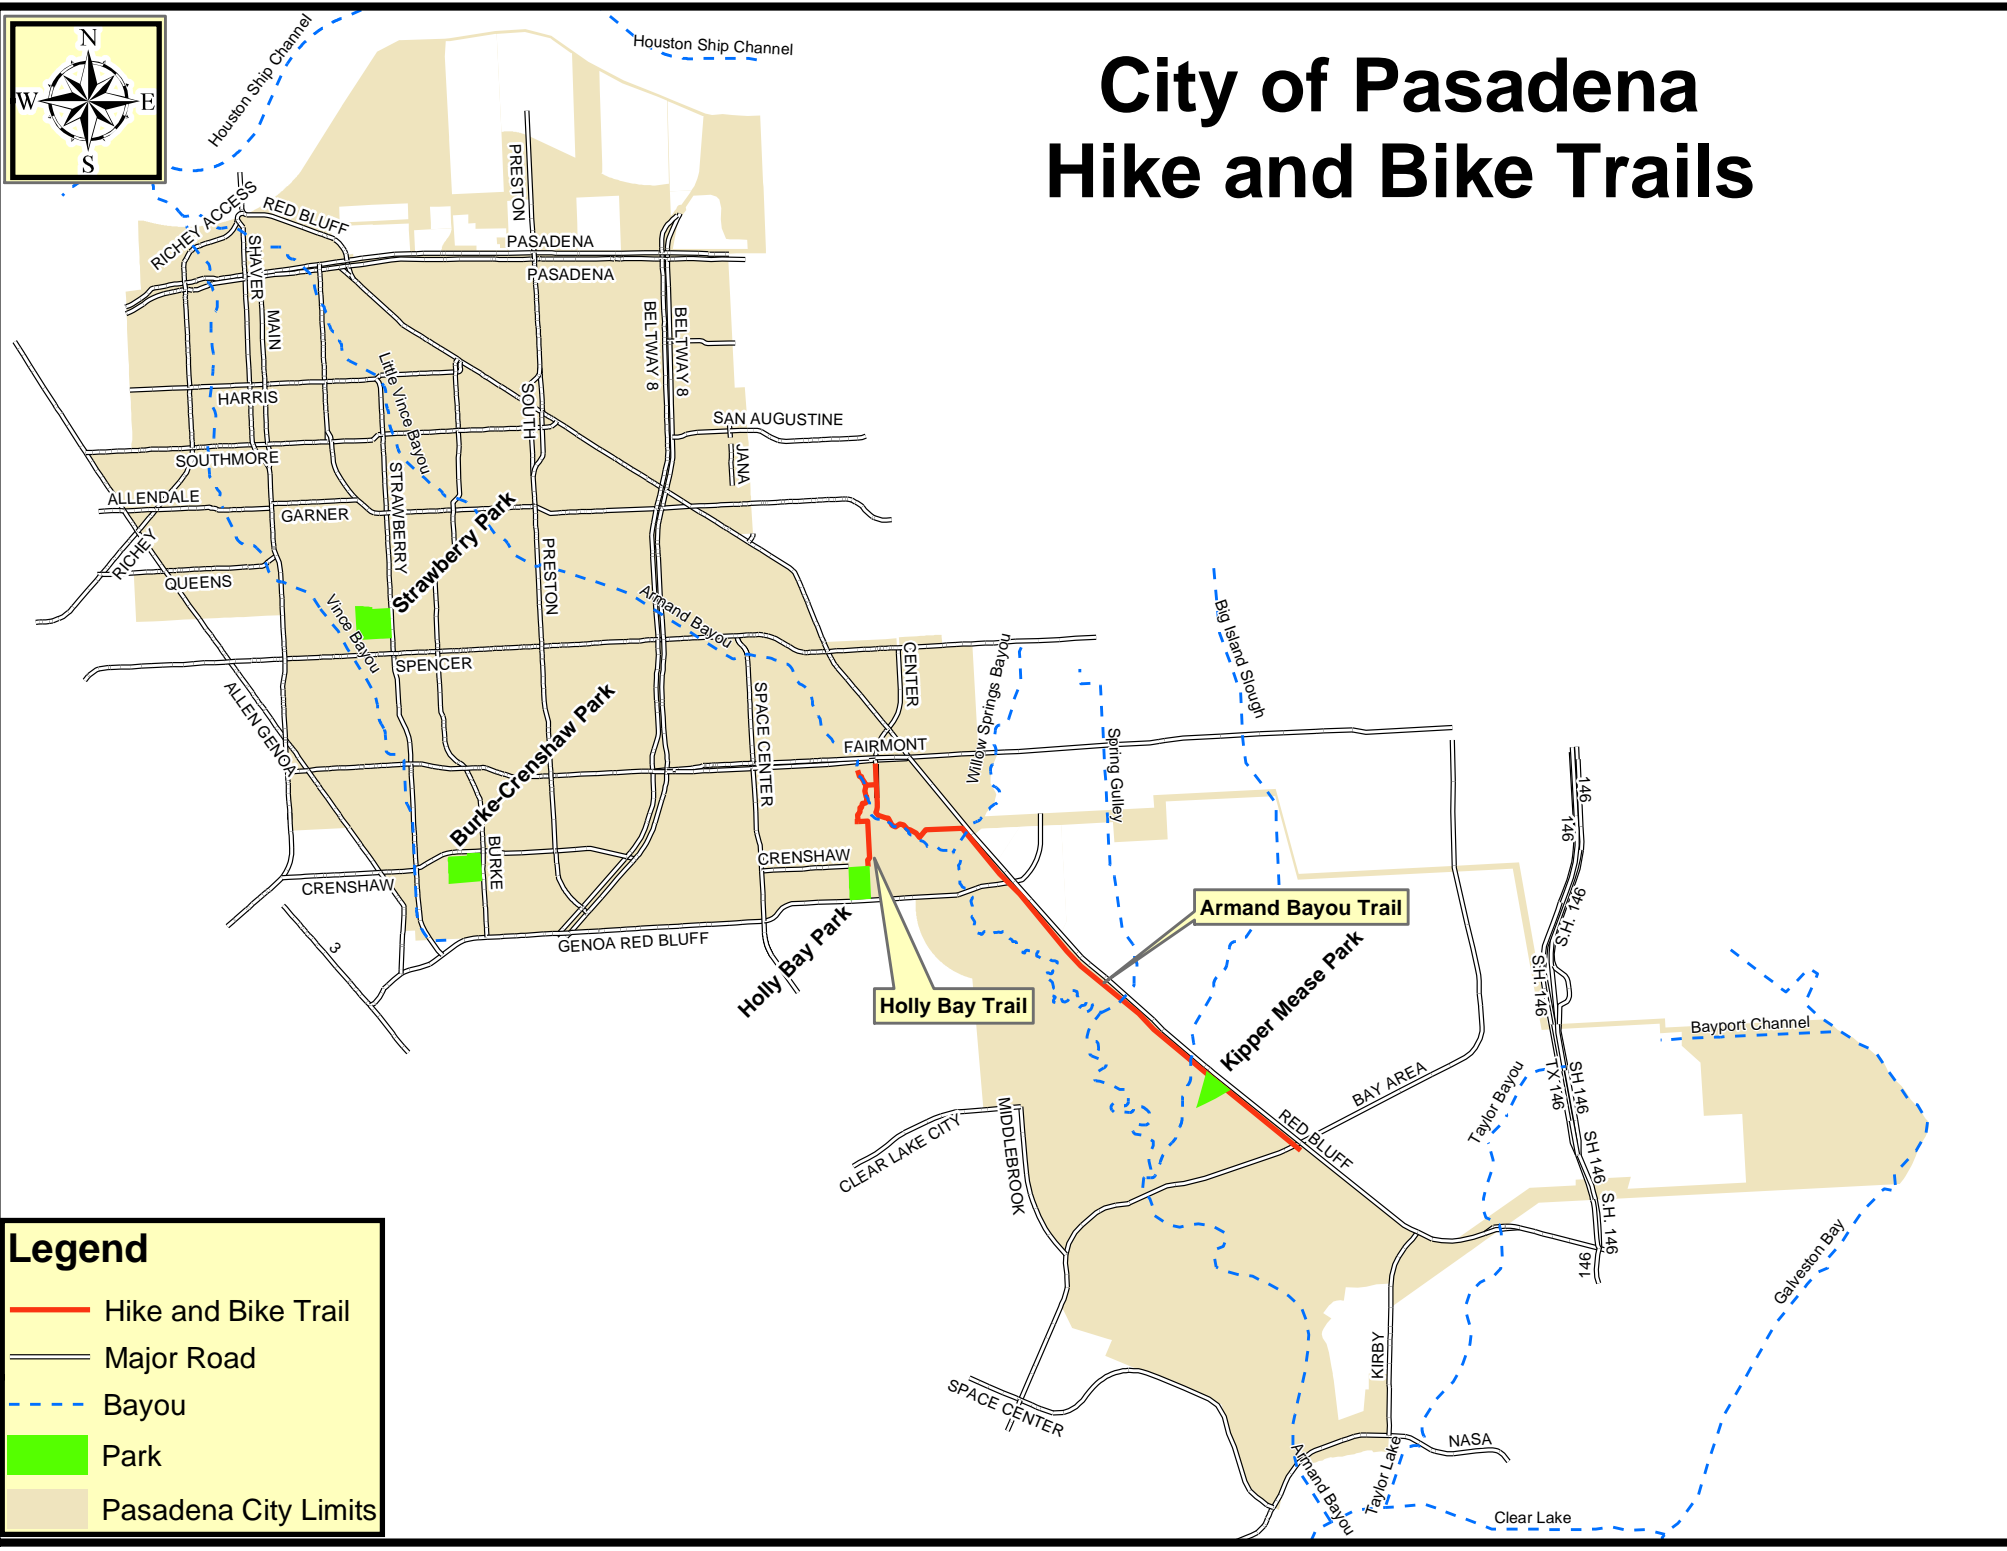

# City of Pasadena Hike and Bike Trails

**Legend**

- Hike and Bike Trail
- Major Road
- Bayou
- Park
- Pasadena City Limits